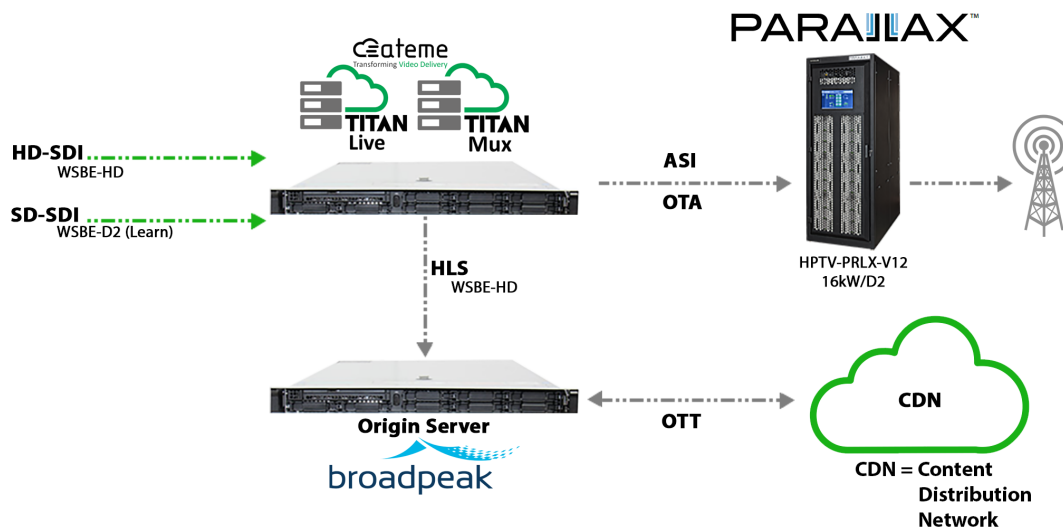

About Hitachi Kokusai Electric Comark LLC:

For over 45 years COMARK has been synonymous with broadcast expertise and innovation. A trusted partner to the world’s leading broadcasters, COMARK has pioneered many developments that have shaped the industry, leading innovation in IOT & MSDC-IOT technology, transistorized solid-state technology, Digital Adaptive Pre-correction (DAP), and also winning multiple Emmy® Awards; and gaining numerous patents in technologies that have become fundamental to broadcasting. COMARK is now building on this great heritage with the release of an entirely new range of transmission products for terrestrial television broadcasting, and state-of-the-art products for scientific/industrial RF applications. With thousands of active COMARK transmission systems deployed worldwide and a global support presence, COMARK plans to continue to develop technologies for the future, with efficient performance initiatives that improve coverage and save power.

Emmy® is a registered trademark or trademark of The National Academy of Television Arts and Sciences, Inc. and Academy of Television Arts and Sciences Corporation.

Information about products from Hitachi-Comark is available at www.comarktv.com.

Contact:
Joseph Turbolski
VP of Sales & Marketing
Tel: +1 413 998 1100
Email: jturbolski@comarktv.com