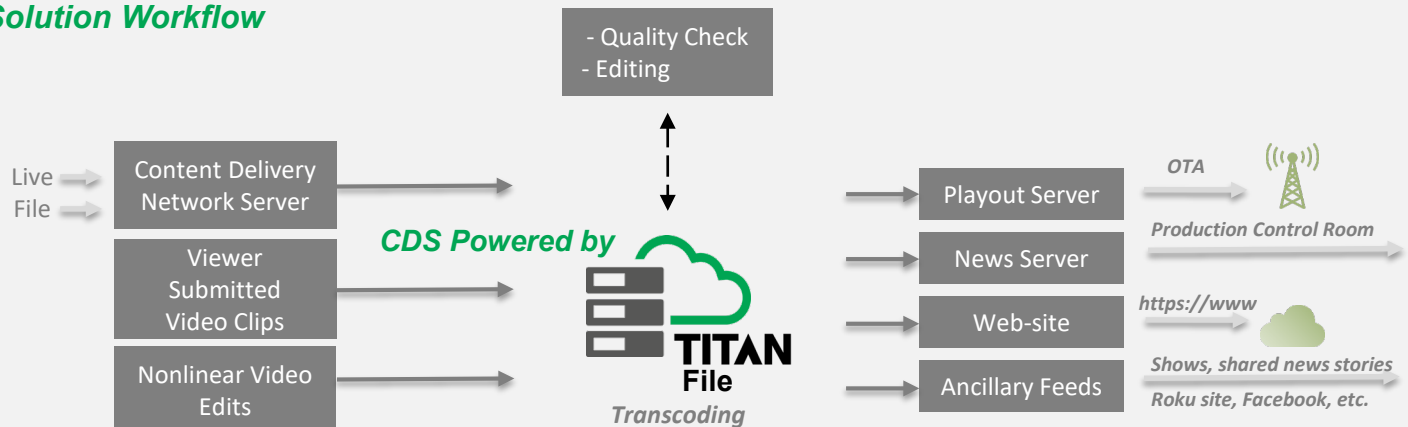

Solution Workflow

- Flexible solution, standalone server to enterprise farm to cloud
- Upgrade path to ATSC 3.0 including UHD, HDR, HFR, AC-4

- Premium audio with loudness correction
- Closed captioning, DVB subtitle, teletext, watermarking and DRM

- Mezzanine, STB and ABR VOD, post-production, playout, and archival applications
- Easy-to-use web GUI and REST API for simple integration

Please contact your authorized Hitachi-Comark representative for ordering information.